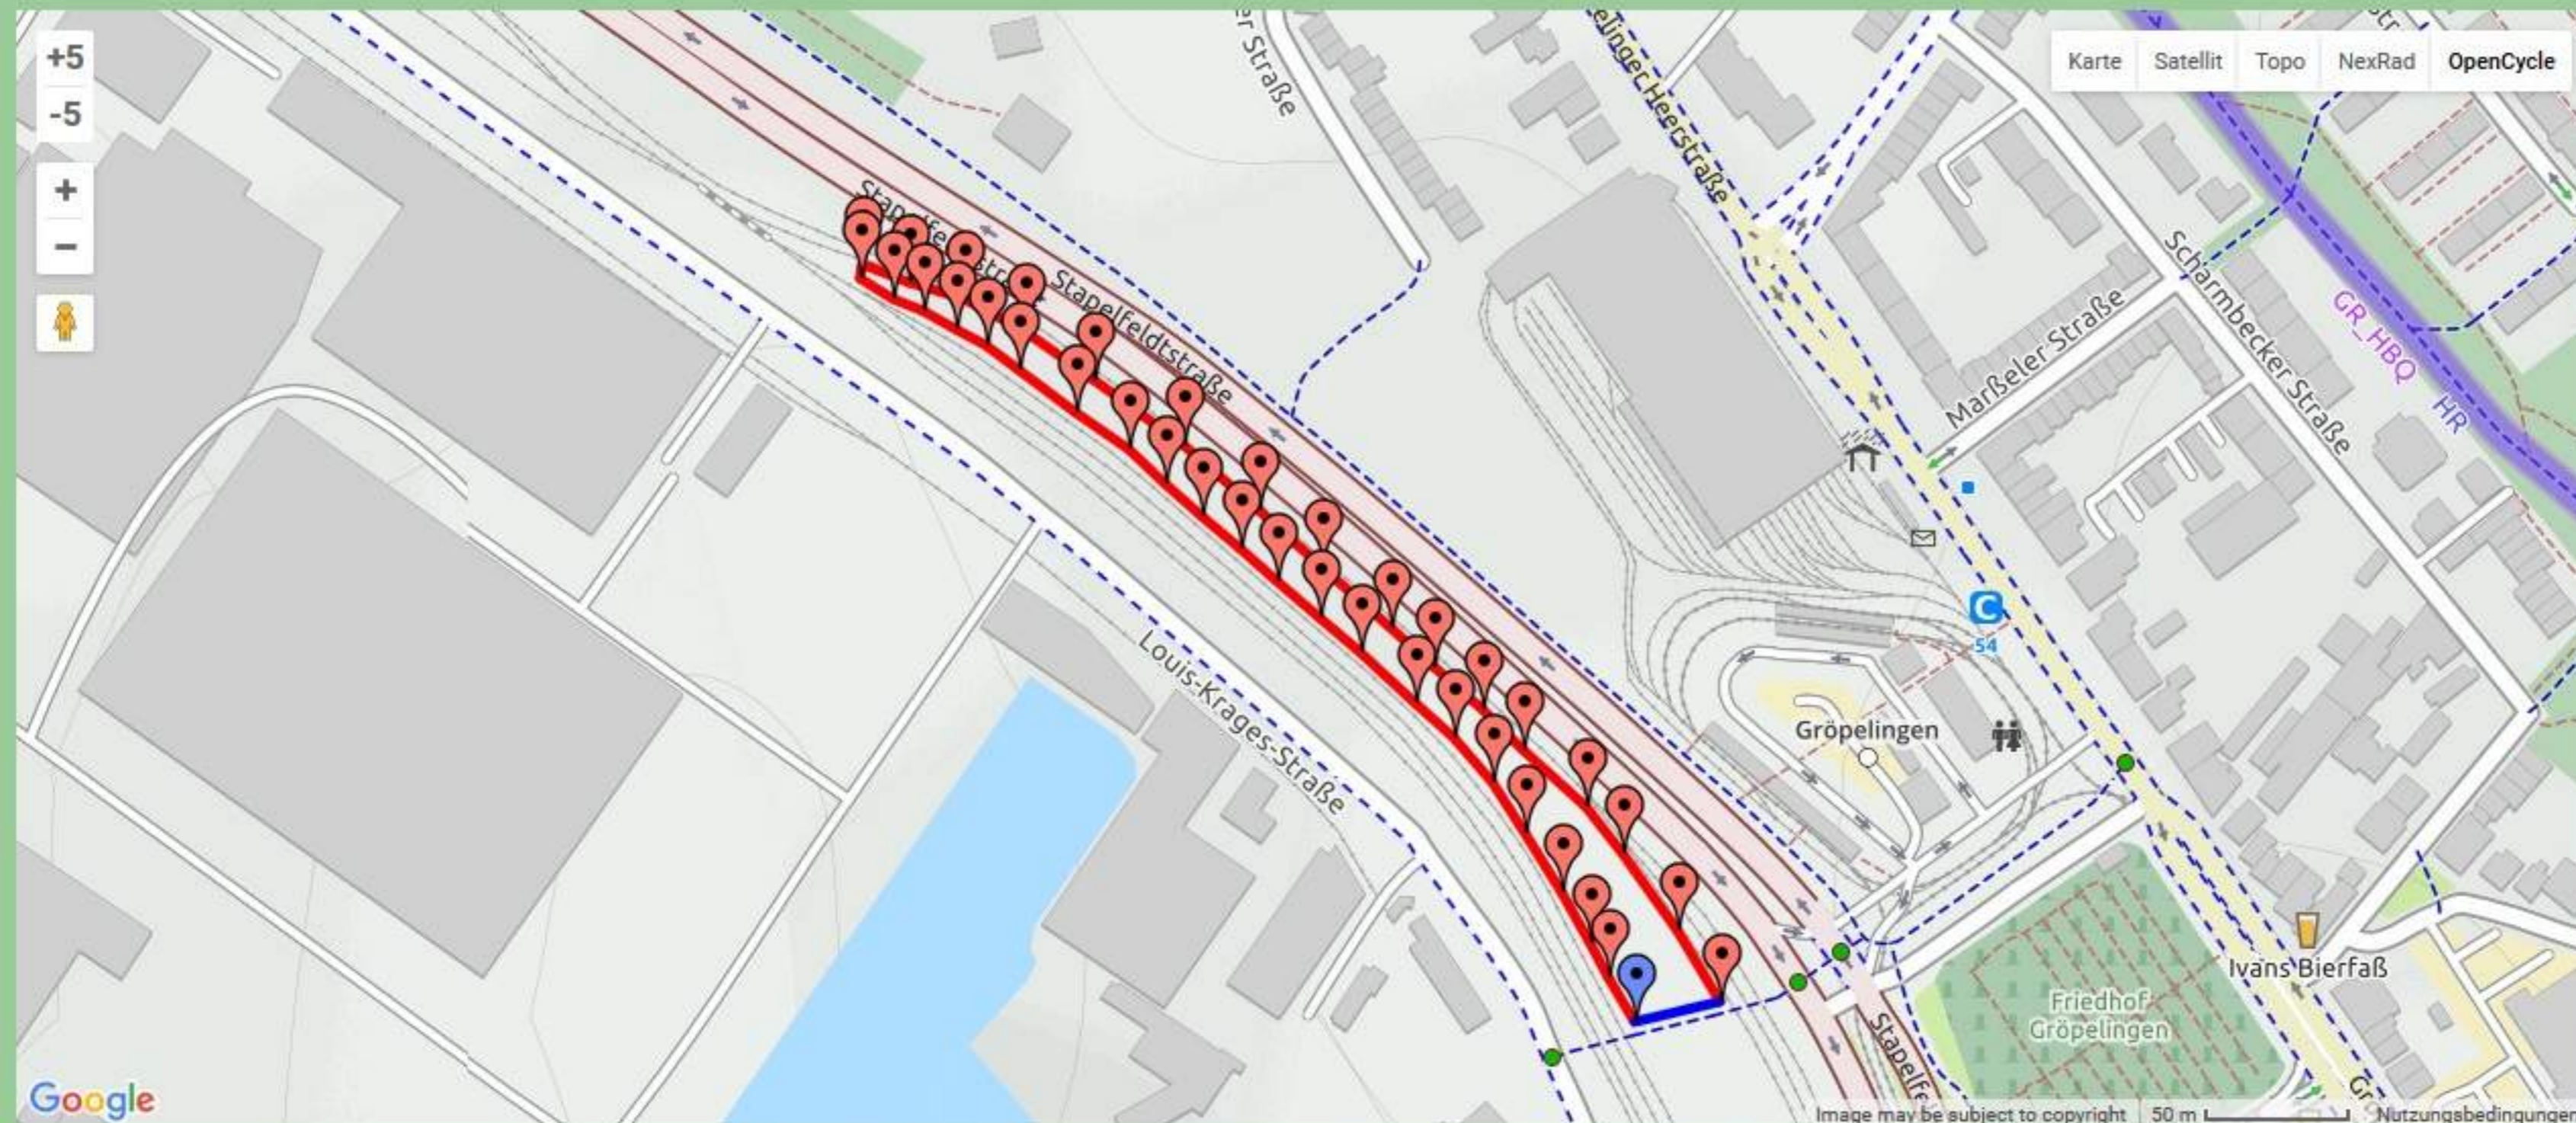

Zaunöffnung

Zaunöffnung

ACME Planimeter

Measure areas using Google Maps!

Drag the map with your mouse, or double-click to center.

Click on the map to place points.

The enclosed area is shown below.

Delete Last Point

Clear All Points

1.264e+4 m² / 1.264 hectares / 0.01264 km² / 1.361e+5 ft² / 3.124 acres / 0.004881 mile²

ACME Planimeter

Measure areas using Google Maps!

Drag the map with your mouse, or double-click to center.

Click on the map to place points.

The enclosed area is shown below.

Delete Last Point

Clear All Points

6300 m² / 0.6300 hectares / 0.006300 km² / 6.781e+4 ft² / 1.557 acres / 0.002432 mile²

Bremen Gröpelingen

Louis-Krages-Straße

Louis-Krages-Straße

Debstedter Str.

Stapelfeldtstraße

Stapelfeldtstraße

Gröpelinger Heerstraße

Havemannstraße

Havemannstraße